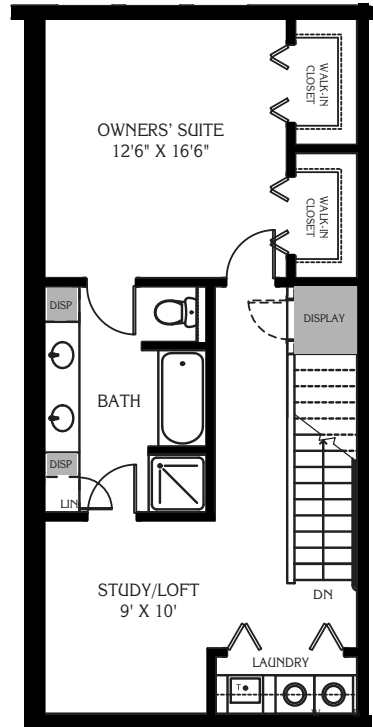

GREENHOUSE TWO STORY 8

Total Square Feet: 1,280
 Bathrooms: 1 1/2
 Bedrooms: 1

Territorial Place is being developed by
 Territorial Place, LLC in association with

ROBERT ENGSTROM COMPANIES

952-893-1001

First Floor Plan