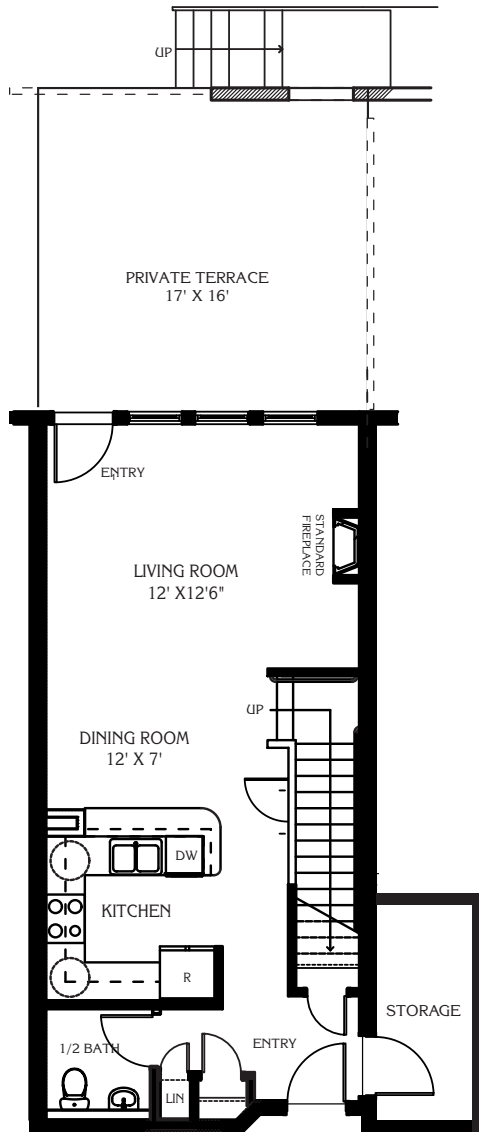

GREENHOUSE TWO STORY 8

Total Square Feet: 1,280
 Bathrooms: 1 1/2
 Bedrooms: 1

Territorial Place is being developed by
 Territorial Place, LLC in association with

ROBERT ENGSTROM COMPANIES

952-893-1001

First Floor Plan