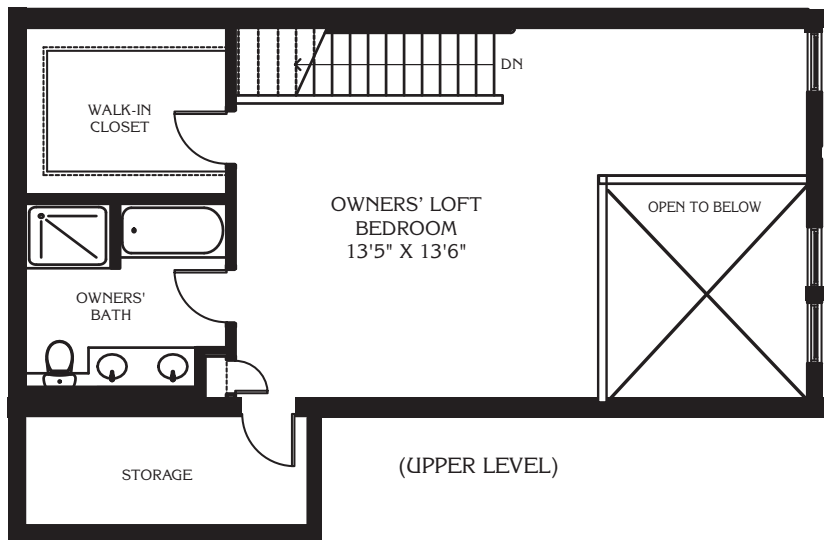

THE SKY PARLOR LOFTS 41 & 43

(LOWER LEVEL)

(UPPER LEVEL)

Total Square Feet: 1,162

Bathrooms: 1 1/2

Bedrooms: 1 + Study

Territorial Place is being developed by
Territorial Place, LLC in association with

ROBERT ENGSTROM COMPANIES

952-893-1001

Building Floor Plan