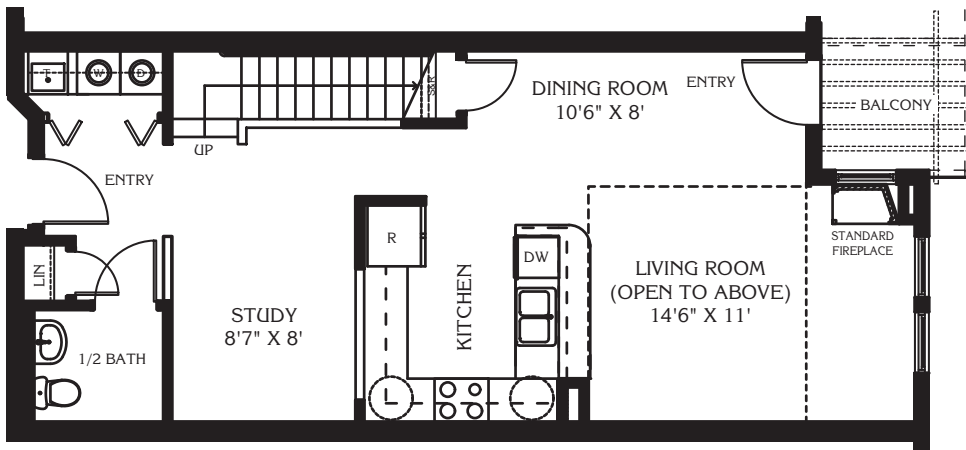

THE SKY PARLOR LOFTS 41 & 43

(LOWER LEVEL)

(UPPER LEVEL)

Total Square Feet: 1,162

Bathrooms: 1 1/2

Bedrooms: 1 + Study

Territorial Place is being developed by
Territorial Place, LLC in association with

ROBERT ENGSTROM COMPANIES

952-893-1001

Building Floor Plan