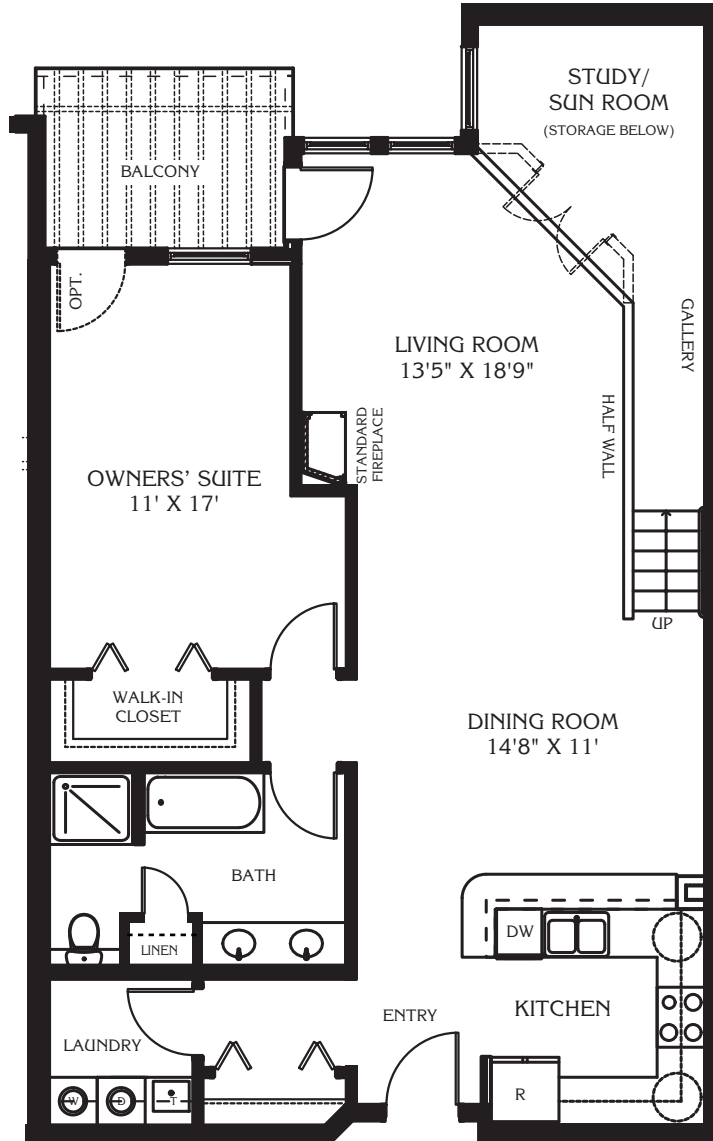

THE SINBAD SUITE 40

Total Square Feet: 1,172

Bathrooms: 1

Bedrooms: 1 + Study

Territorial Place is being developed by
Territorial Place, LLC in association with

ROBERT ENGSTROM COMPANIES

952-893-1001

Third Floor Plan