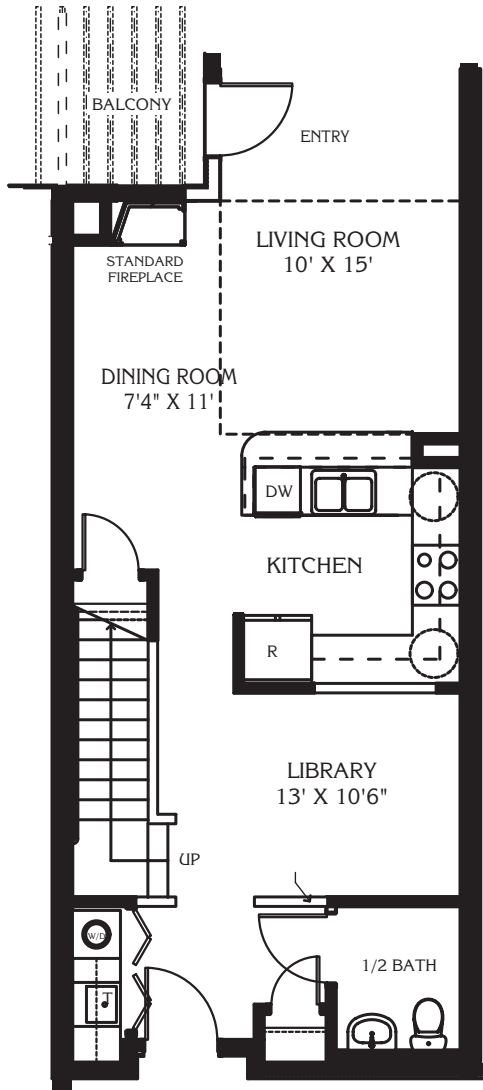

SKY PARLOR II LOFTS 37 & 39

Total Square Feet: 1,200
 Bathrooms: 1 1/2
 Bedrooms: 1 + Library

Territorial Place is being developed by
 Territorial Place, LLC in association with

ROBERT ENGSTROM COMPANIES

952-893-1001

Third Floor Plan