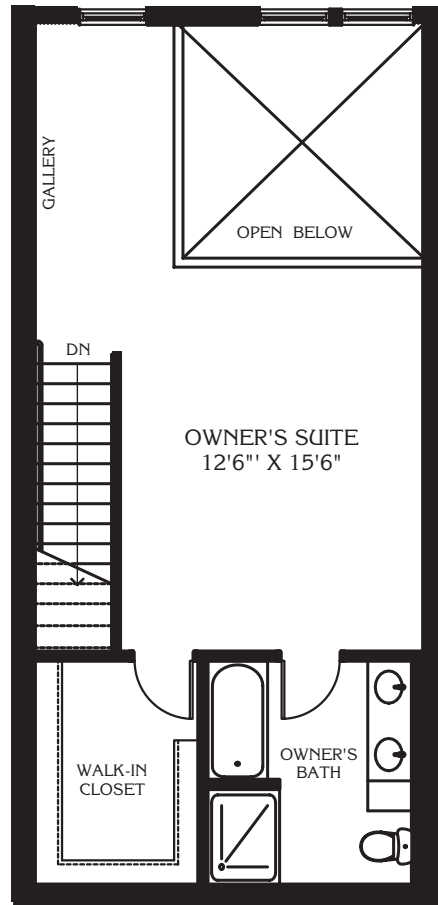

SKY PARLOR II LOFTS 37 & 39

Total Square Feet: 1,200
 Bathrooms: 1 1/2
 Bedrooms: 1 + Library

Territorial Place is being developed by
 Territorial Place, LLC in association with

ROBERT ENGSTROM COMPANIES

952-893-1001

Third Floor Plan