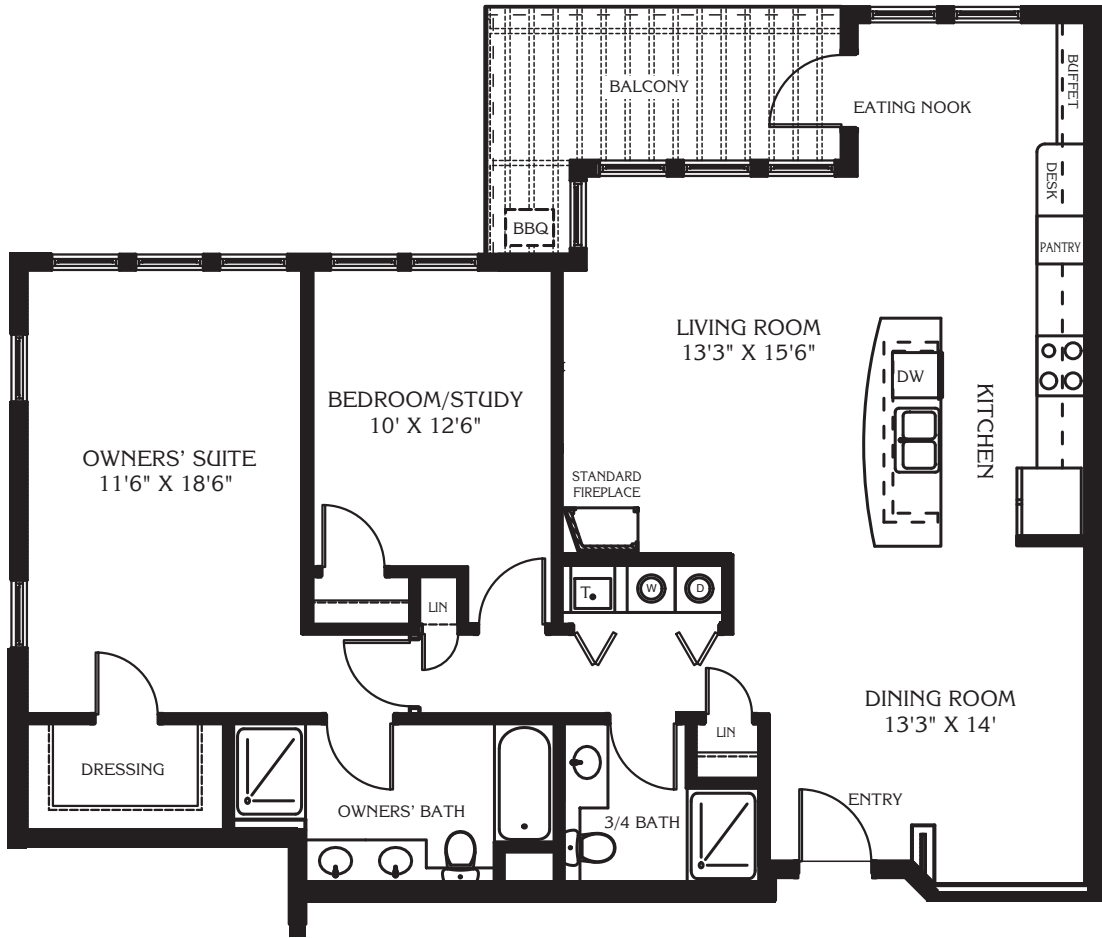

BERTILLON SUITE 35

Total Square Feet: 1,269

Bathrooms: 1 3/4

Bedrooms: 2

*Square footage includes storage locker of 55 square feet on the second level.
 Square footage does not include balconies or terraces.

Territorial Place is being developed by
 Territorial Place, LLC in association with

ROBERT ENGSTROM COMPANIES

952-893-1001

Building Floor Plan