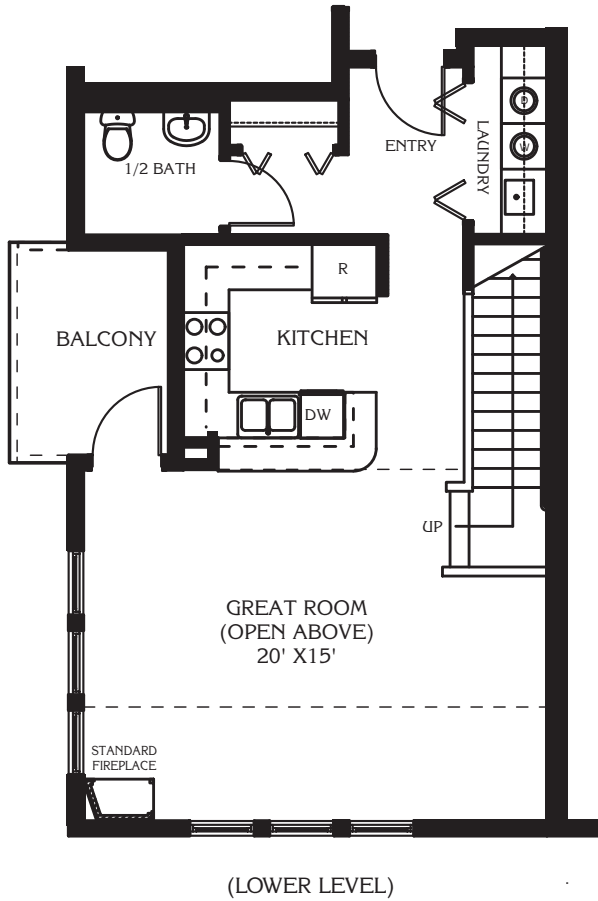

# THE ESCAPE LOFT 34

Total Square Feet: 1,450

Bathrooms: 1 1/2

Bedrooms: 2

Territorial Place is being developed by  
Territorial Place, LLC in association with

**ROBERT ENGSTROM COMPANIES**

952-893-1001

Third Floor Plan