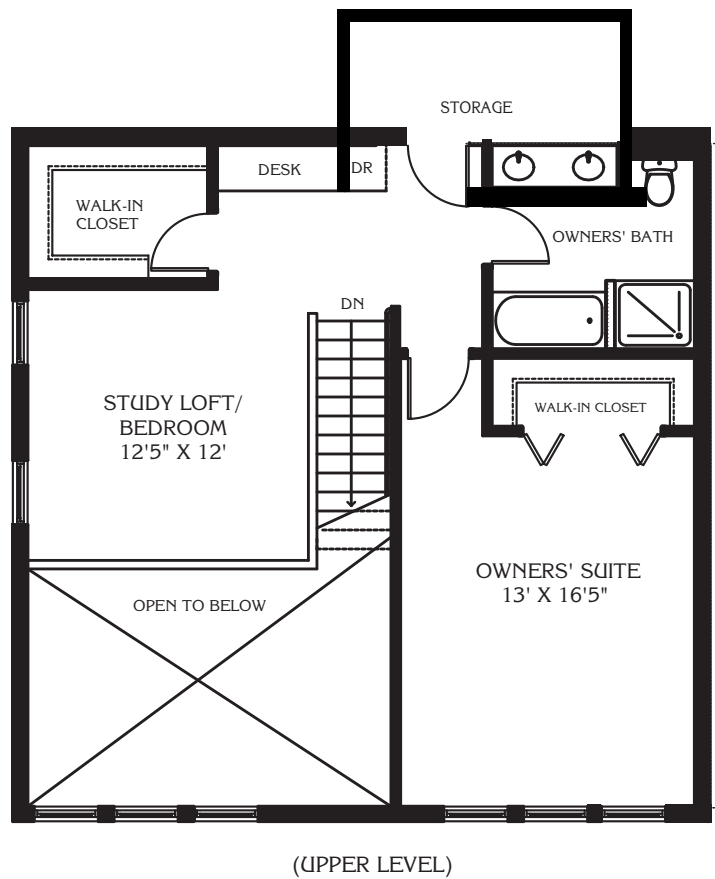

# THE ESCAPE LOFT 34

Total Square Feet: 1,450

Bathrooms: 1 1/2

Bedrooms: 2

Territorial Place is being developed by  
Territorial Place, LLC in association with

**ROBERT ENGSTROM COMPANIES**

952-893-1001

Third Floor Plan