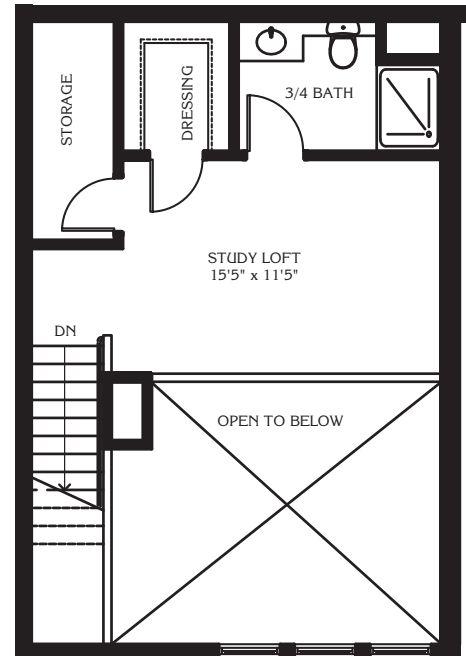

BERTILLON LOFT 32

Total Square Feet: 1,391

Bathrooms: 1 3/4

Bedrooms: 1 + Loft

Territorial Place is being developed by
Territorial Place, LLC in association with

ROBERT ENGSTROM COMPANIES

952-893-1001

Building Floor Plan