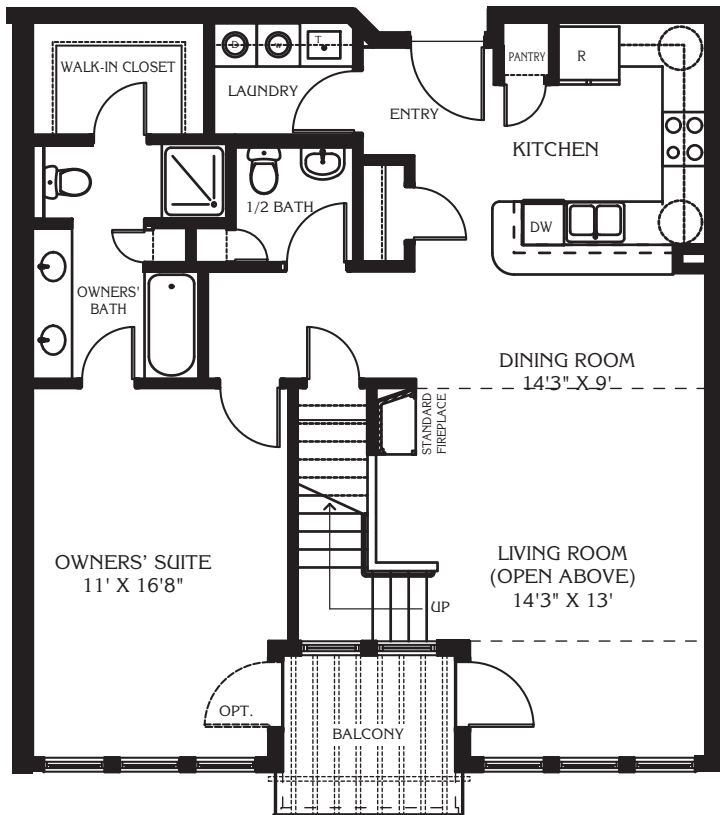

BERTILLON LOFT 32

Total Square Feet: 1,391

Bathrooms: 1 3/4

Bedrooms: 1 + Loft

Territorial Place is being developed by
Territorial Place, LLC in association with

ROBERT ENGSTROM COMPANIES

952-893-1001

Building Floor Plan