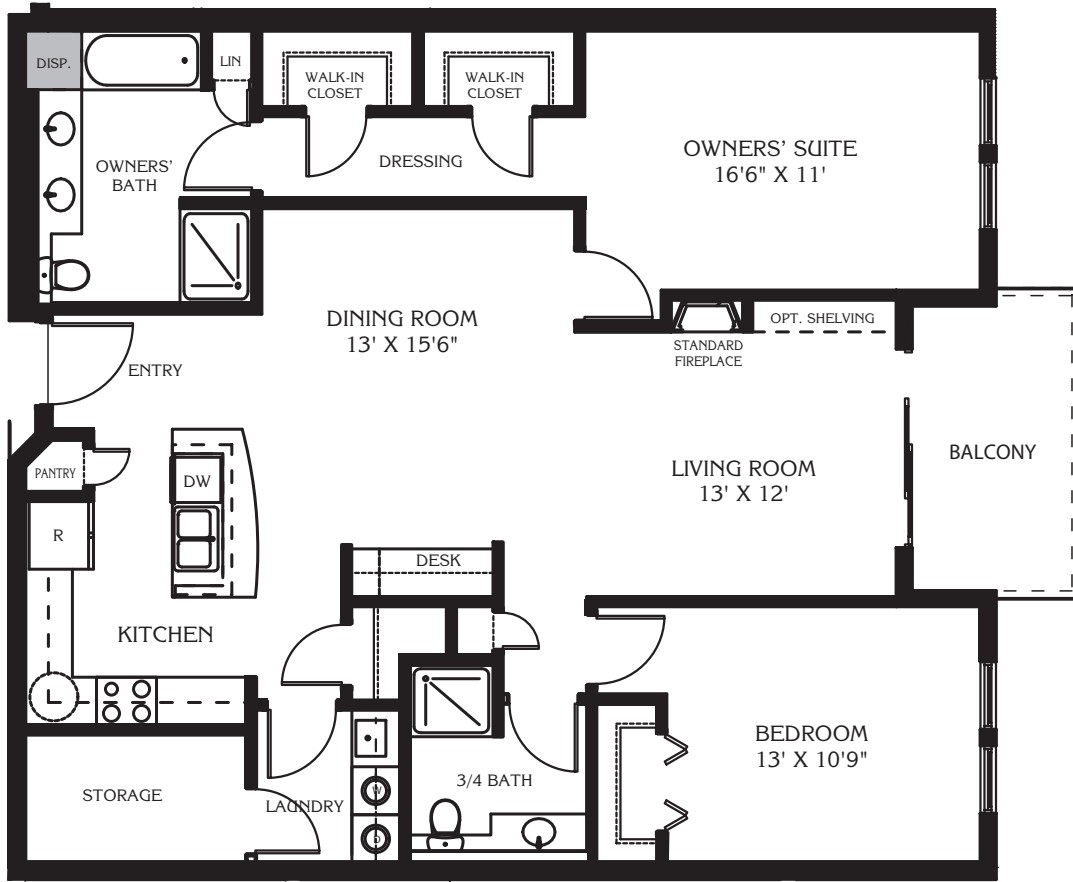

THE MIRROR FLAT 27

Total Square Feet: 1,450
 Bathrooms: 1 3/4
 Bedrooms: 2

Territorial Place is being developed by
 Territorial Place, LLC in association with

ROBERT ENGSTROM COMPANIES

952-893-1001

Second Floor Plan