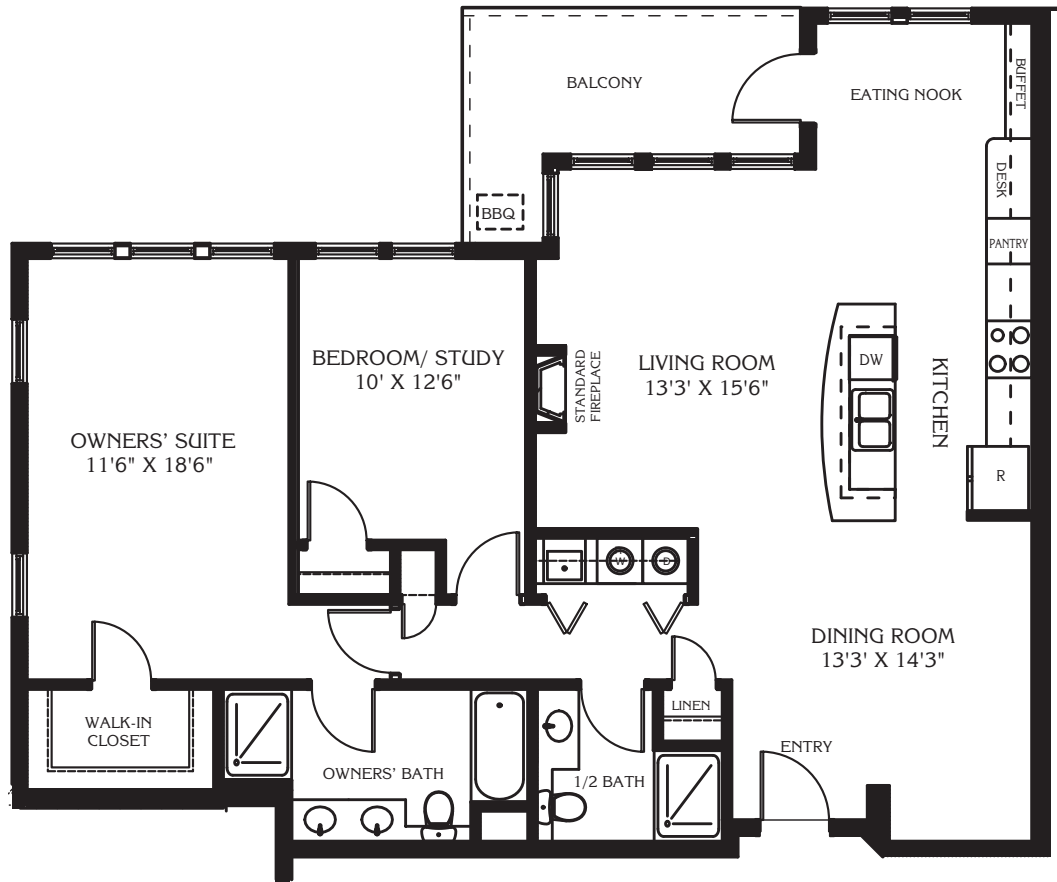

TWINE SHOP FLAT 24

Total Square Feet: 1,395

Bathrooms: 1 1/2

Bedrooms: 2

*Square footage includes storage locker of 55 square feet.
 Square footage does not include balconies or terraces.

Territorial Place is being developed by
 Territorial Place, LLC in association with