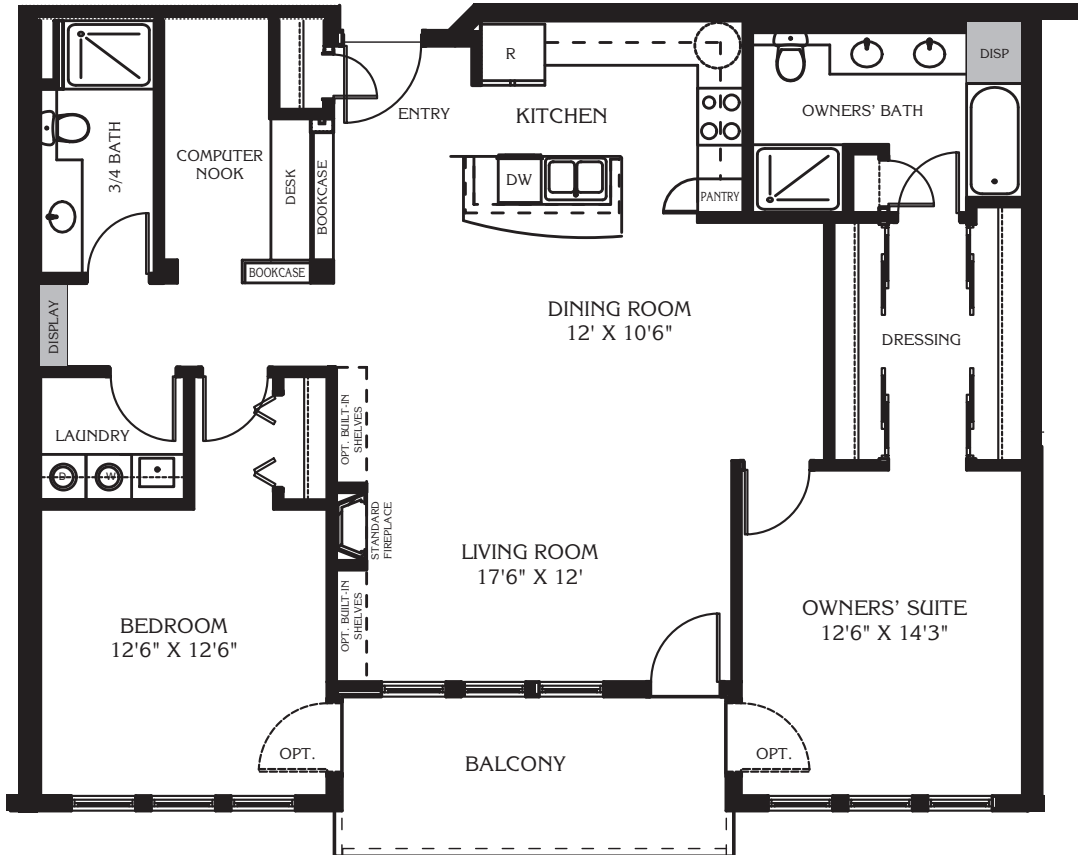

LANDERS SUITE 21 & 23

Total Square Feet: 1,511

Bathrooms: 1 3/4

Bedrooms: 2

*Square footage includes storage locker of 55 square feet.
 Square footage does not include balconies or terraces.

Territorial Place is being developed by
 Territorial Place, LLC in association with